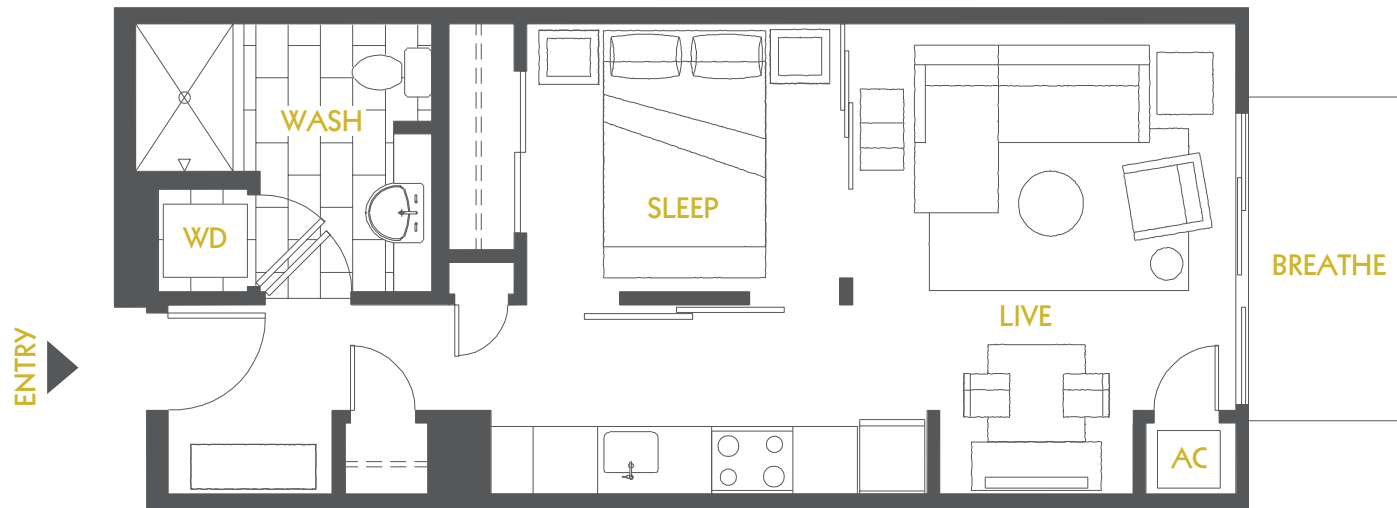

JET

ONE BEDROOM, ONE BATH A1A
543 SQUARE FEET

VELOCITY
IN THE GULCH

/ 320 11TH AVE S / NASHVILLE, TN / 615.770.2775 / WWW.VELOCITYINTHEGULCH.COM