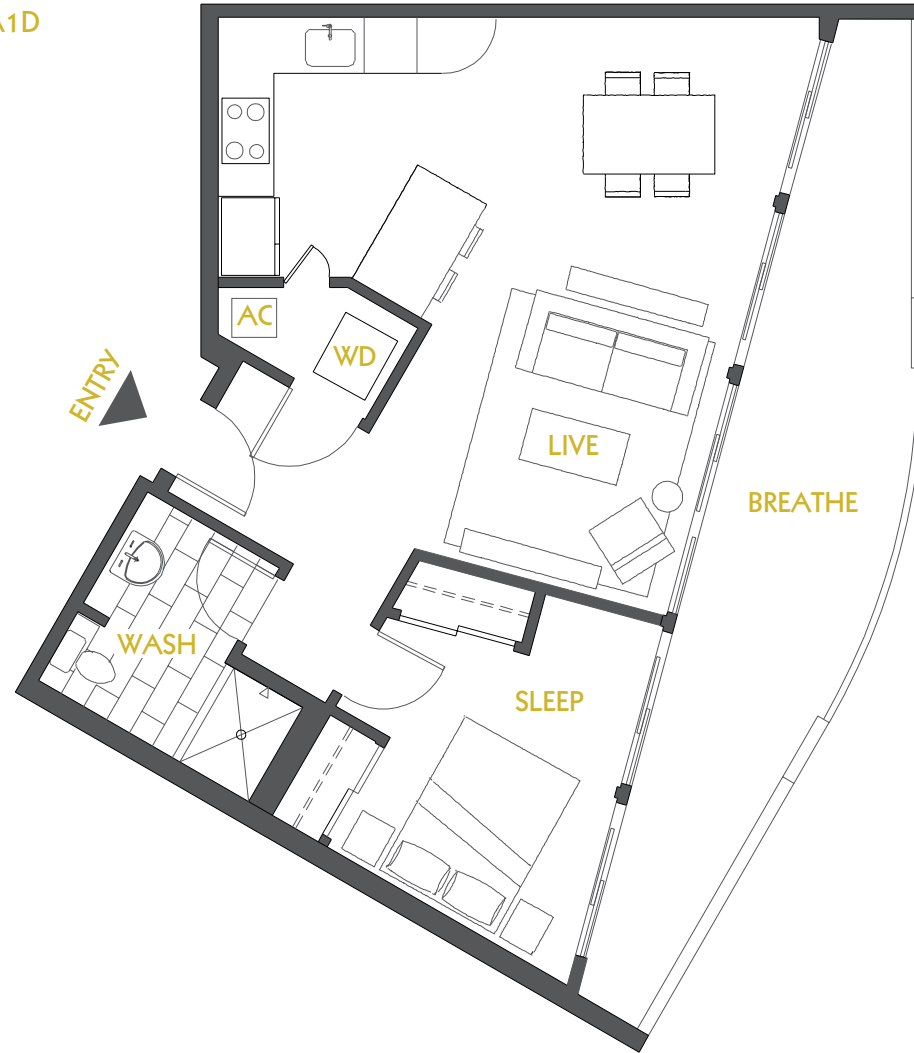

REV

ONE BEDROOM, ONE BATH A1D
720 SQUARE FEET

VELOCITY
IN THE GULCH

/ 320 11TH AVE S / NASHVILLE, TN / 615.770.2775 / WWW.VELOCITYINTHEGULCH.COM