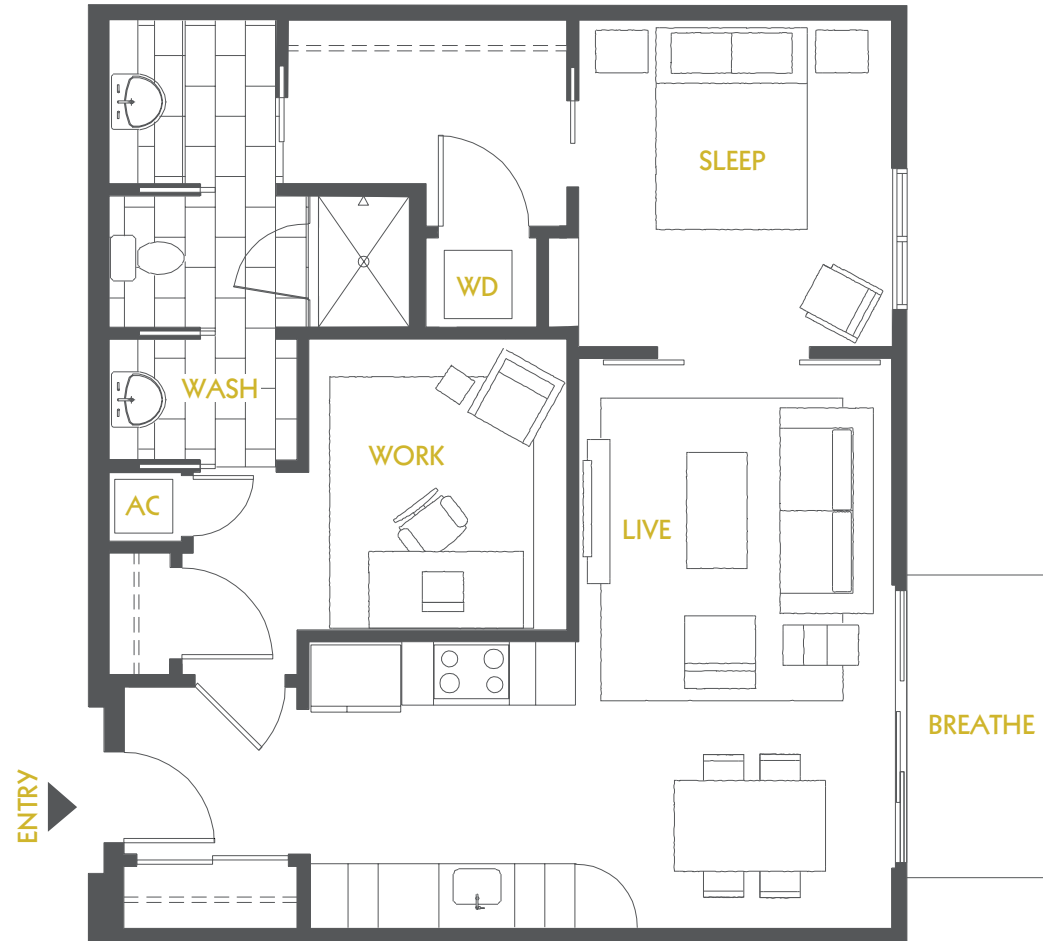

HUSTLE

ONE BEDROOM, ONE BATH + DEN A1FD

837 SQUARE FEET

VELOCITY
IN THE GULCH

/ 320 11TH AVE S / NASHVILLE, TN / 615.770.2775 / WWW.VELOCITYINTHEGULCH.COM