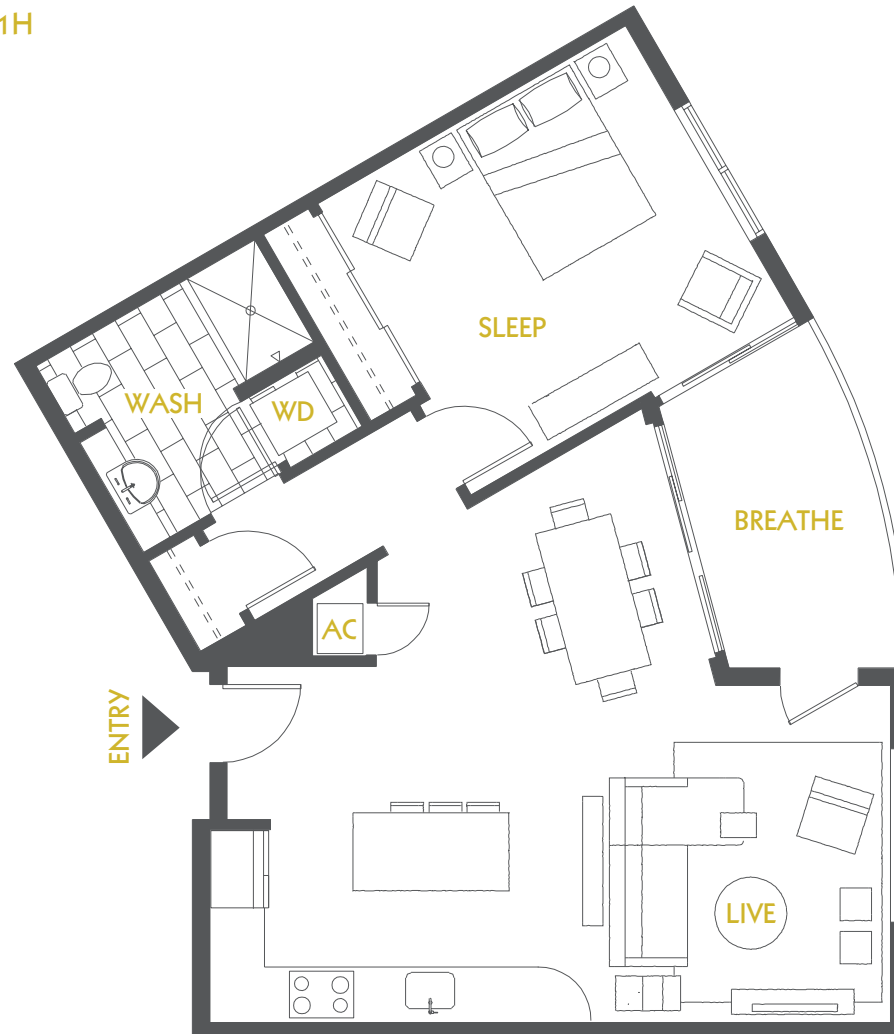

THRILL

ONE BEDROOM, ONE BATH A1H
865 SQUARE FEET

VELOCITY
IN THE GULCH

/ 320 11TH AVE S / NASHVILLE, TN / 615.770.2775 / WWW.VELOCITYINTHEGULCH.COM