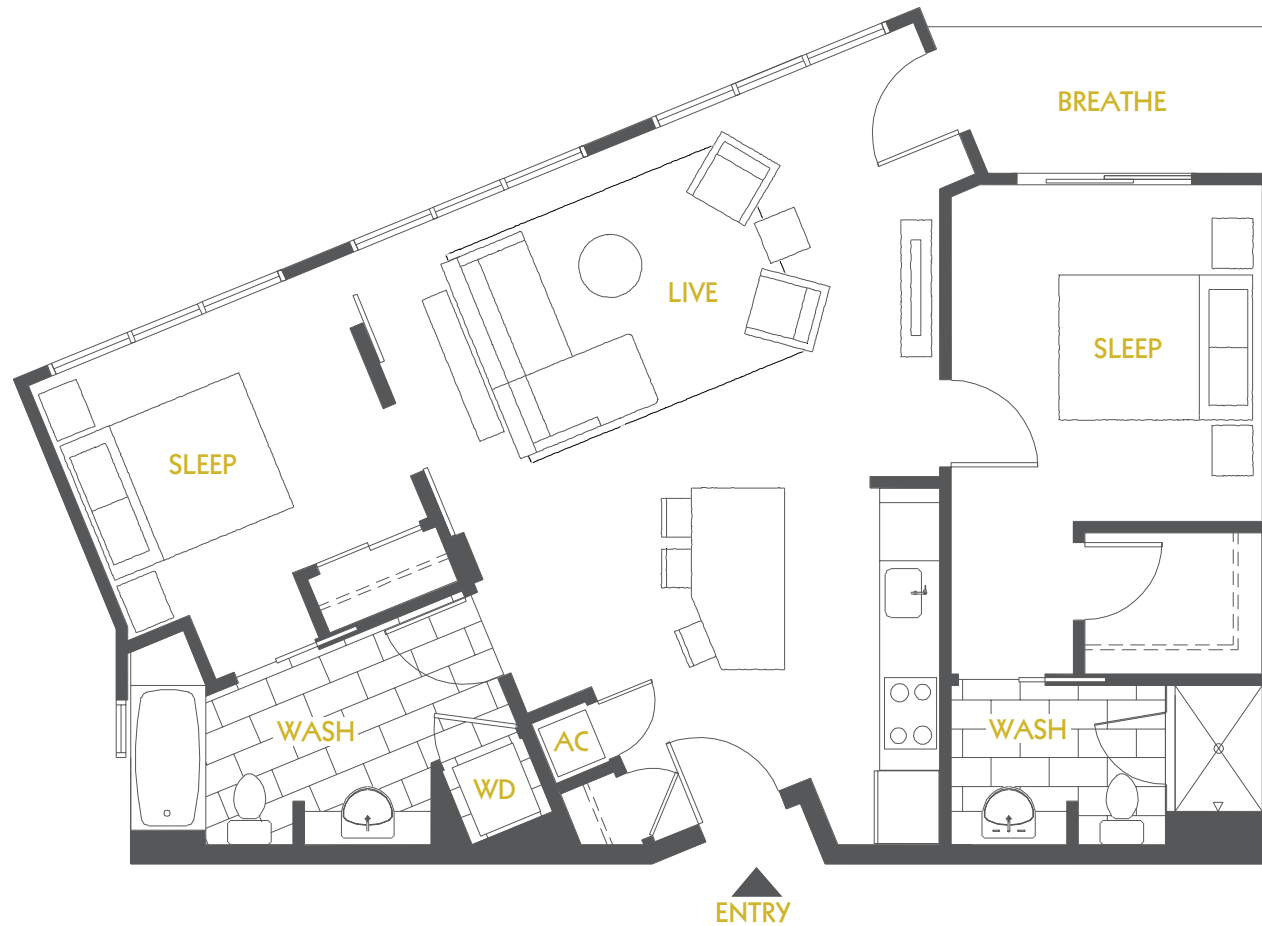

FLASH

TWO BEDROOM, TWO BATH B2C
960 SQUARE FEET

VELOCITY
IN THE GULCH

/ 320 11TH AVE S / NASHVILLE, TN / 615.770.2775 / WWW.VELOCITYINTHEGULCH.COM