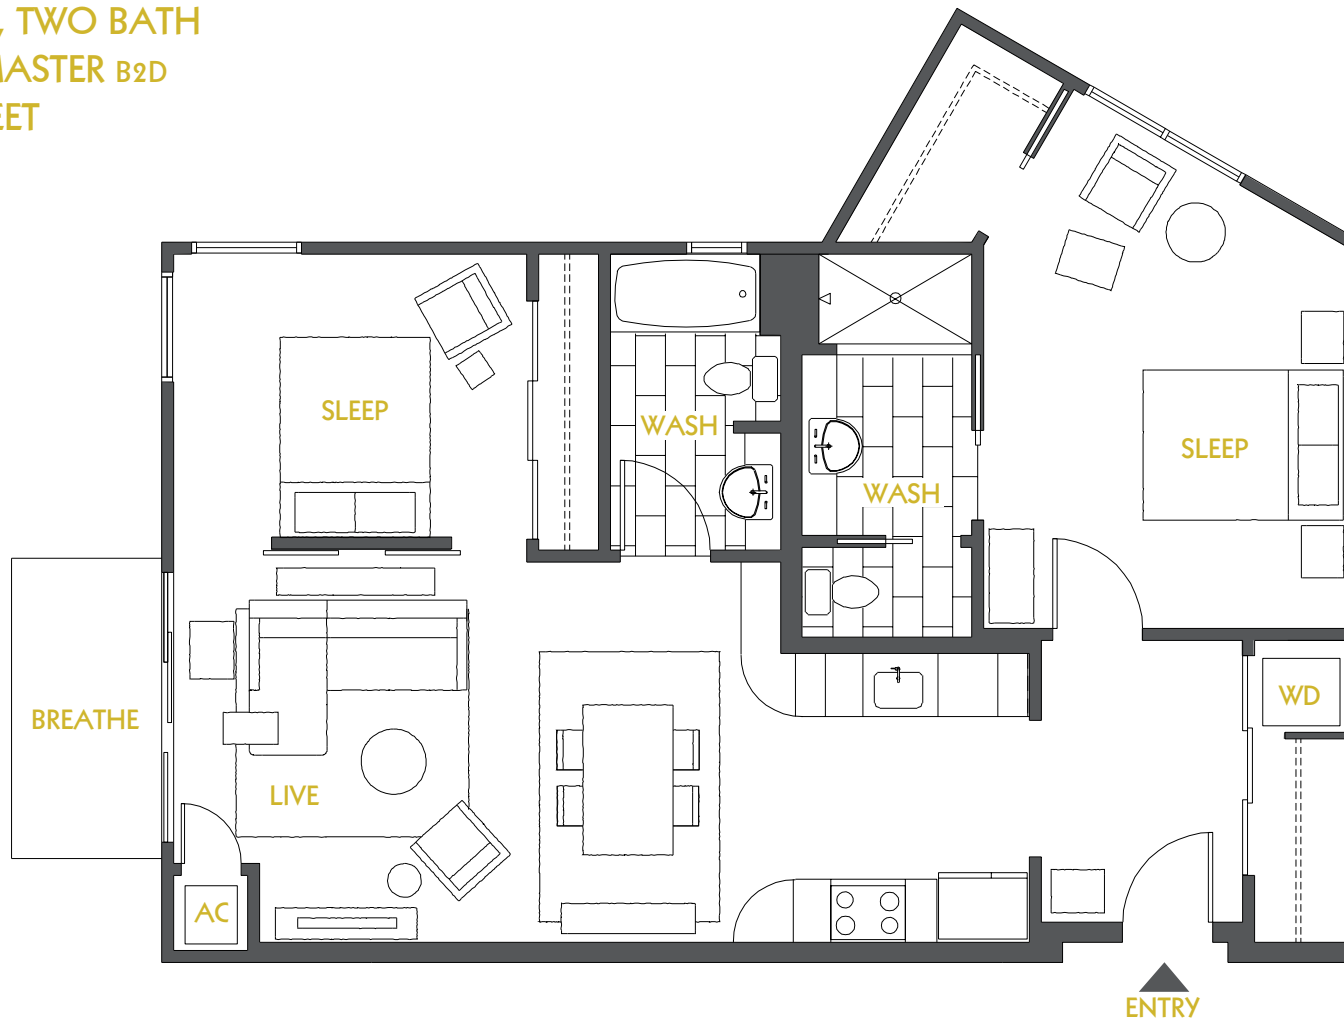

PACE

TWO BEDROOM, TWO BATH
W/ EXPANDED MASTER B2D
1030 SQUARE FEET

VELOCITY
IN THE GULCH

/ 320 11TH AVE S / NASHVILLE, TN / 615.770.2775 / WWW.VELOCITYINTHEGULCH.COM