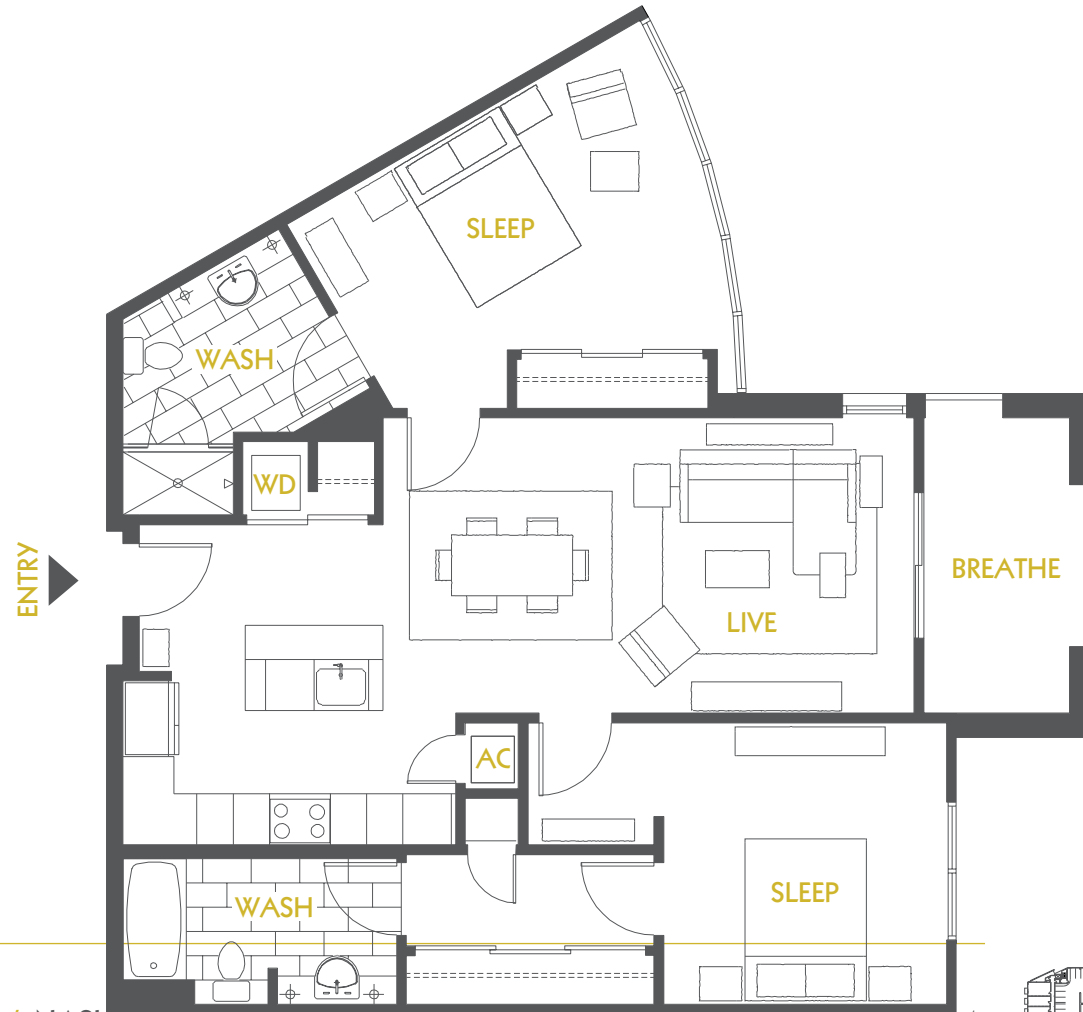

PULSE

TWO BEDROOM, TWO BATH B2E
1135 SQUARE FEET

VELOCITY
IN THE GULCH

/ 320 11TH AVE S / NASHVILLE, TN / 615.770.2775 / WWW.VELOCITYINTHEGULCH.COM