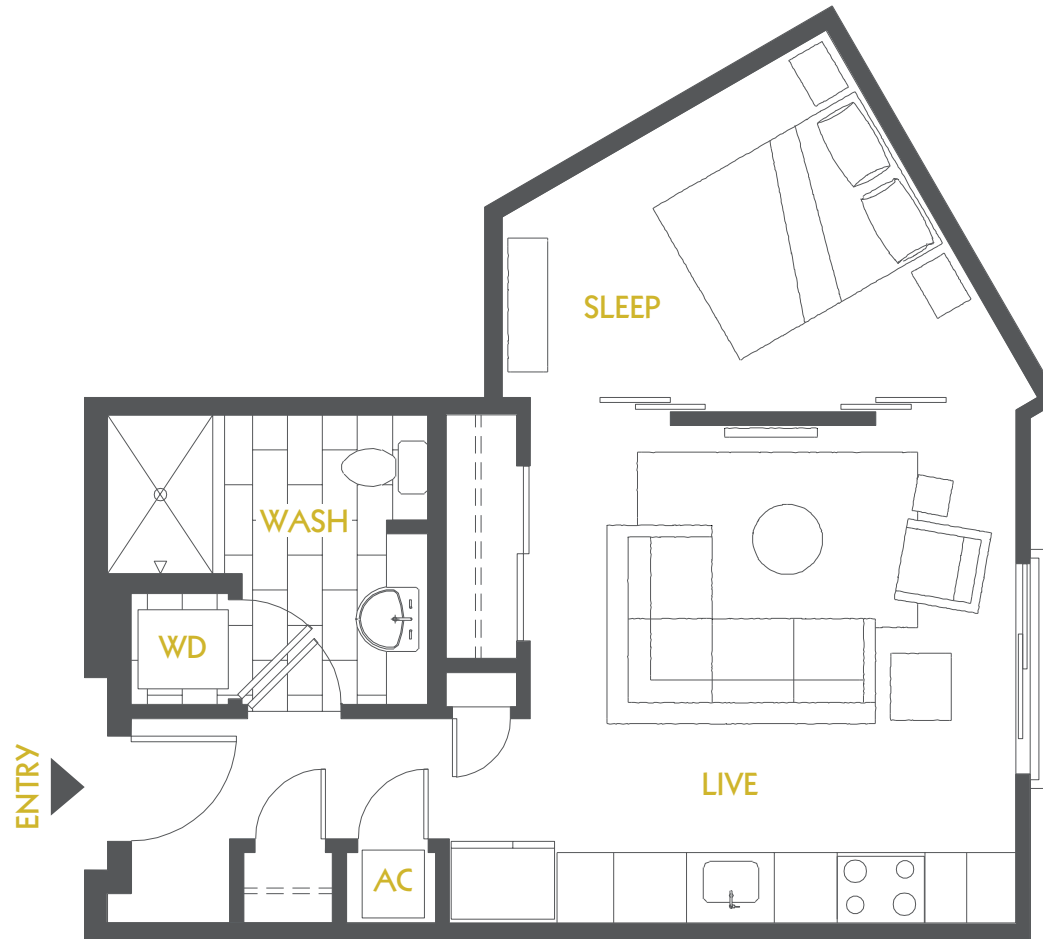

SPARK

STUDIO, ONE BATH S1C
535 SQUARE FEET

VELOCITY
IN THE GULCH

/ 320 11TH AVE S / NASHVILLE, TN / 615.770.2775 / WWW.VELOCITYINTHEGULCH.COM