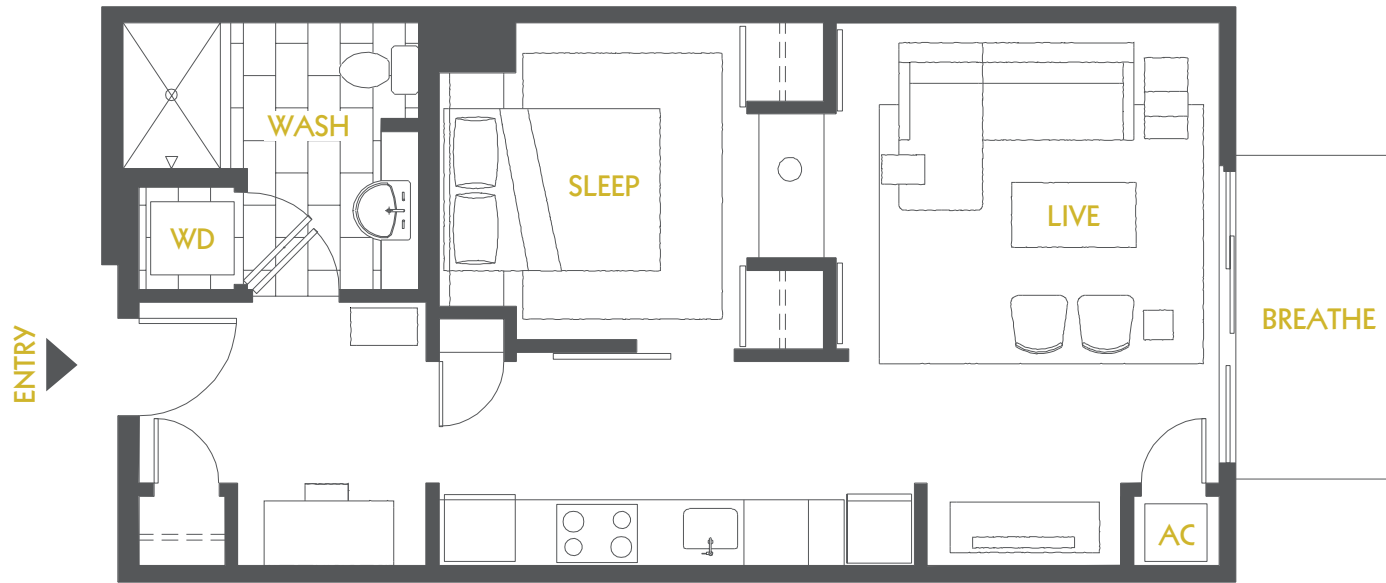

# MOTION

ONE BEDROOM, ONE BATH A1B

621 SQUARE FEET

VELOCITY  
IN THE GULCH

/ 320 11TH AVE S / NASHVILLE, TN / 615.770.2775 / WWW.VELOCITYINTHEGULCH.COM