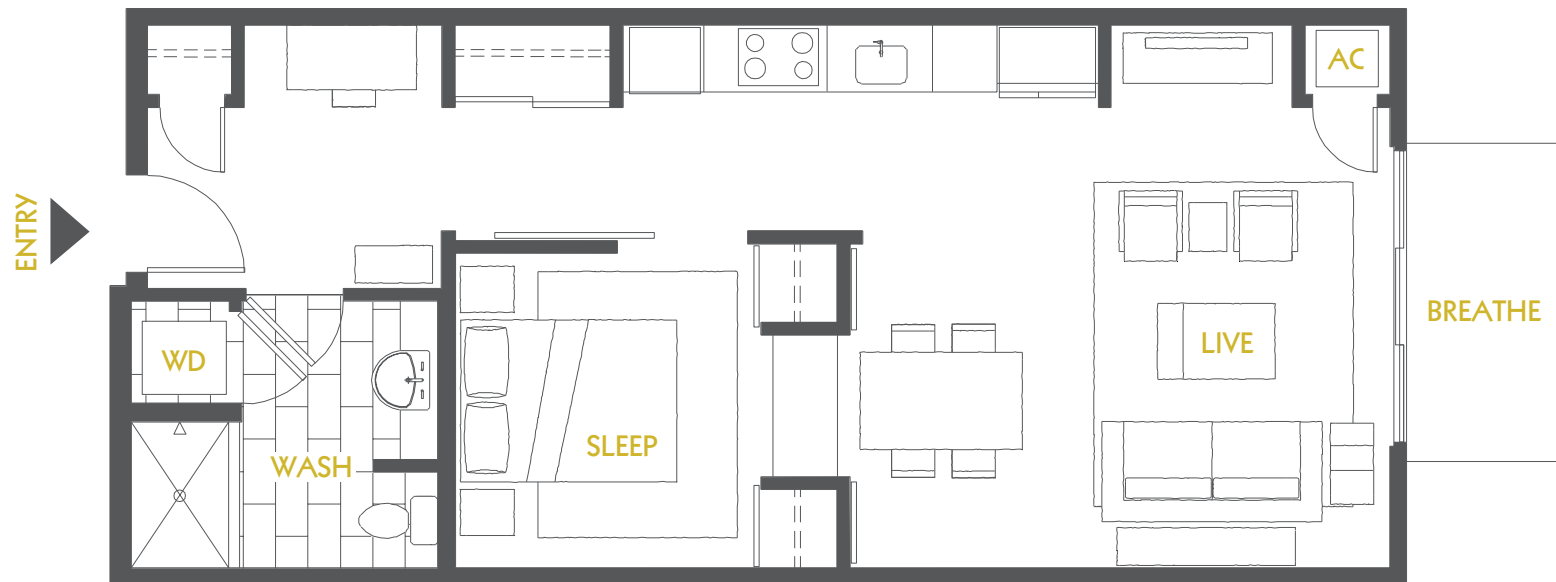

SPEED

ONE BEDROOM, ONE BATH A1C
710 SQUARE FEET

VELOCITY
IN THE GULCH

/ 320 11TH AVE S / NASHVILLE, TN / 615.770.2775 / WWW.VELOCITYINTHEGULCH.COM