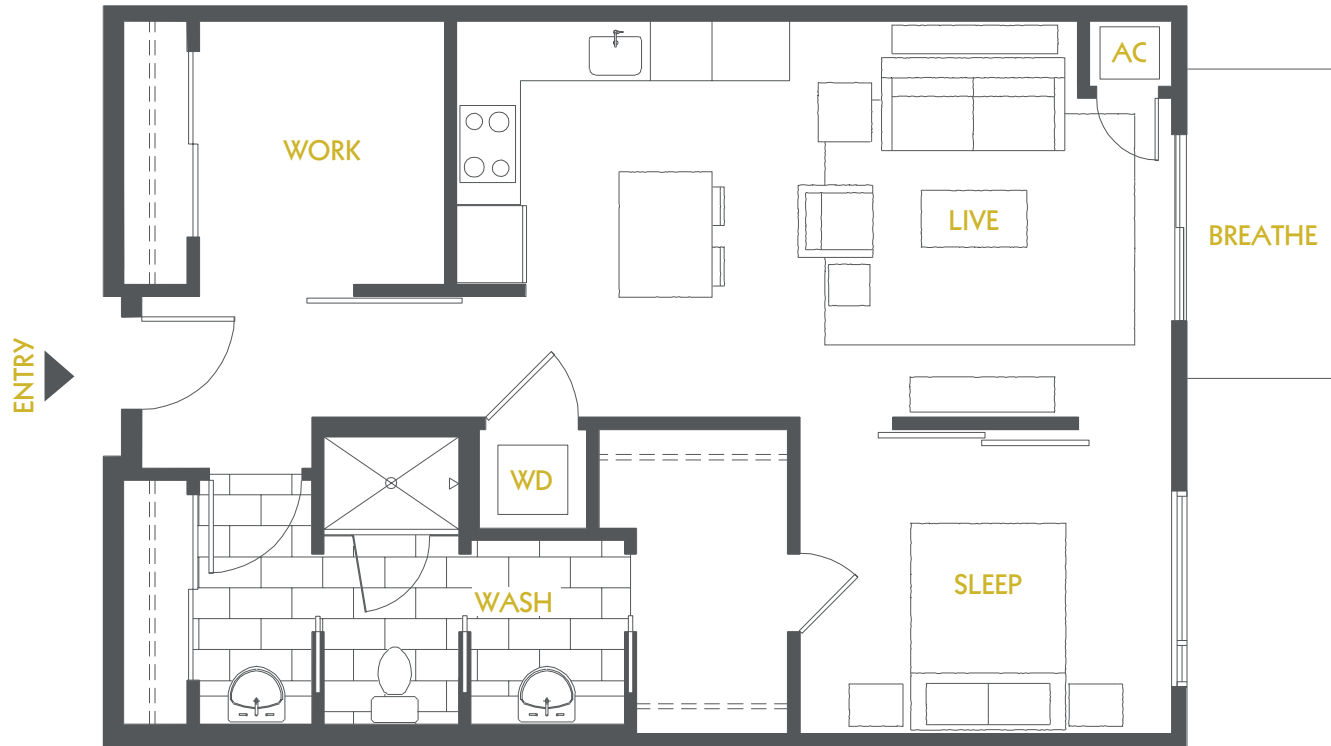

# FORCE

ONE BEDROOM, ONE BATH + DEN A1GD  
840 SQUARE FEET

VELOCITY  
IN THE GULCH

/ 320 11TH AVE S / NASHVILLE, TN / 615.770.2775 / WWW.VELOCITYINTHEGULCH.COM