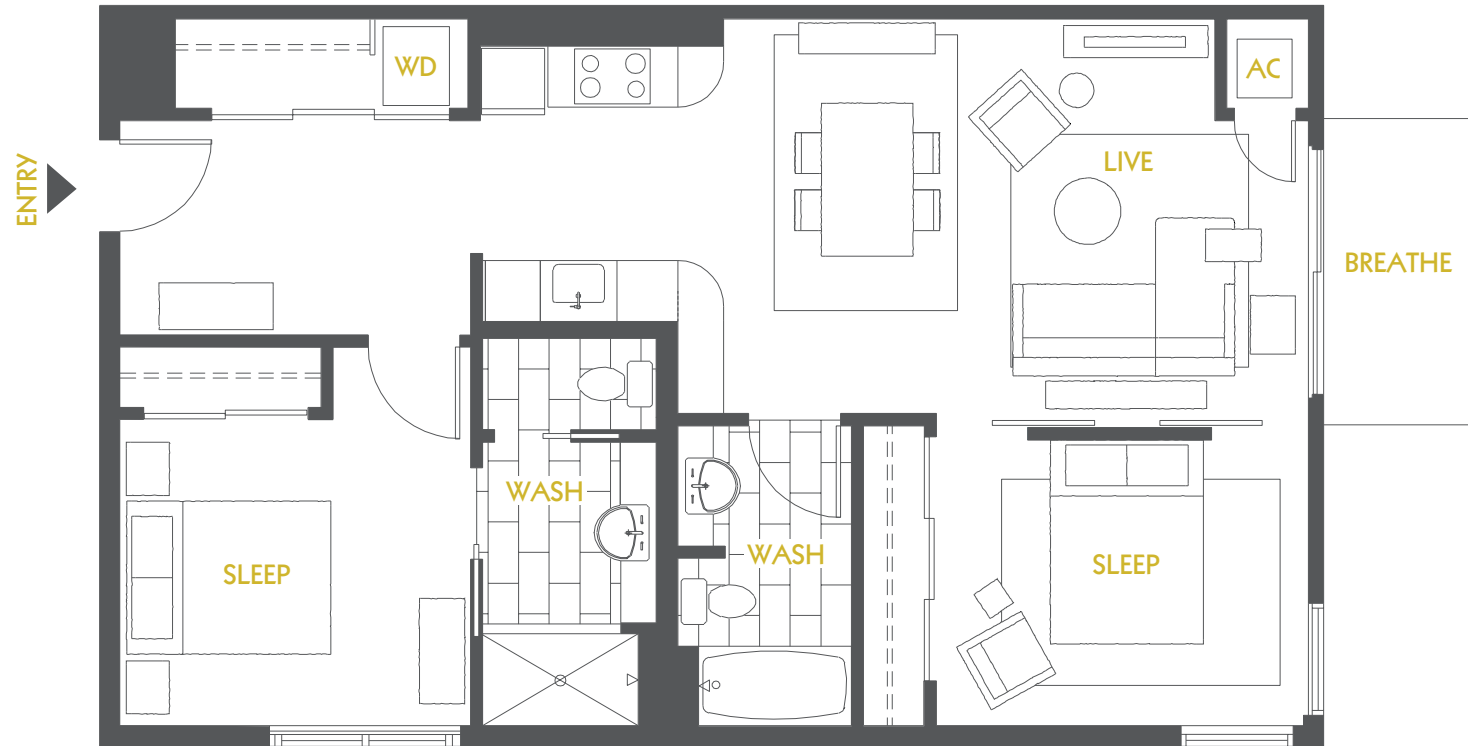

RUSH

TWO BEDROOM, TWO BATH B2B
960 SQUARE FEET

VELOCITY
IN THE GULCH

/ 320 11TH AVE S / NASHVILLE, TN / 615.770.2775 / WWW.VELOCITYINTHEGULCH.COM