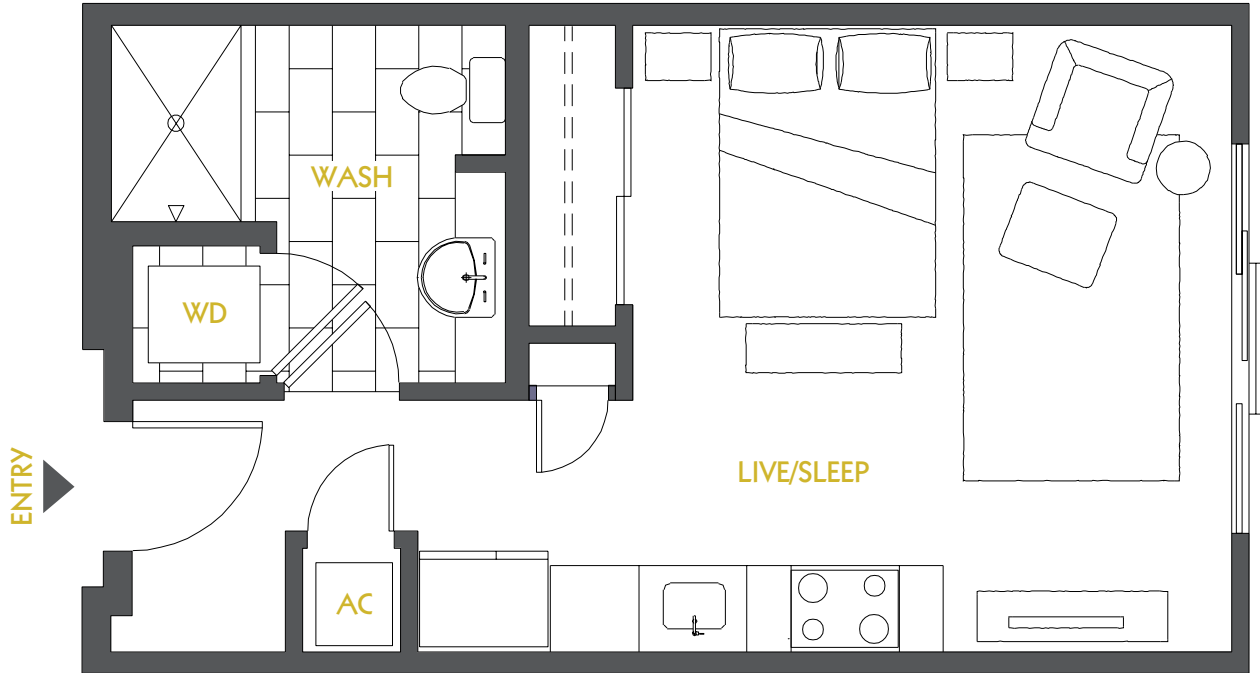

ZIP/ZIP PLUS

STUDIO, ONE BATH S1A/S1B
419-442 SQUARE FEET

VELOCITY
IN THE GULCH

/ 320 11TH AVE S / NASHVILLE, TN / 615.770.2775 / WWW.VELOCITYINTHEGULCH.COM